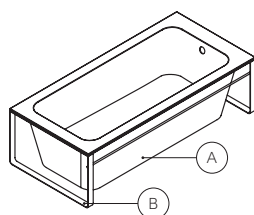

A bathtub with a KRION® Solid skirt that merge to form a single body, thanks to the properties of this solid surface.

## modul structure

170x80x48h cm

# Pure

BATHTUB

A free-standing bathtub with a mix of organic shapes and straight lines, conspicuous for its delicate converging features and volumes. Available in 180 x 90cm.

**pure**

180x90x48 cm

  
KRON®  
Solid