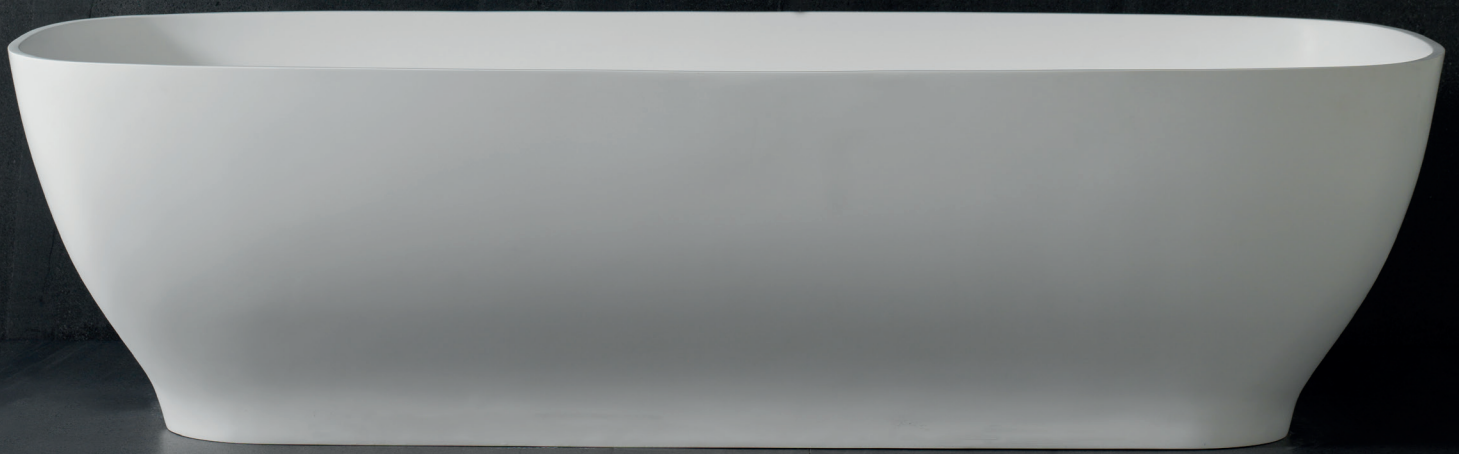

# Modul

BATHTUB WITH SKIRT

A free-standing KRION® Solid bathtub, with a clear-cut symmetrical appearance.

Thanks to its formal characteristics, it offers broad design potential, since it can stand in the middle of rooms or else be fitted between walls.

A bathtub with a KRION® Solid skirt that merge to form a single body, thanks to the properties of this solid surface.

# Pure

BATHTUB

A free-standing bathtub with a mix of organic shapes and straight lines, conspicuous for its delicate converging features and volumes. Available in 180 x 90cm.

**pure**

180x90x48 cm

  
KRON®  
Solid

# Arch

BATHTUB

An oval-shaped free-standing bathtub made of KRION® Solid, available in 160 x 75 cm with a back rest or 170 x 75 cm with two back rests.

It features an integrated overflow and KRION® Solid click-clack waste.