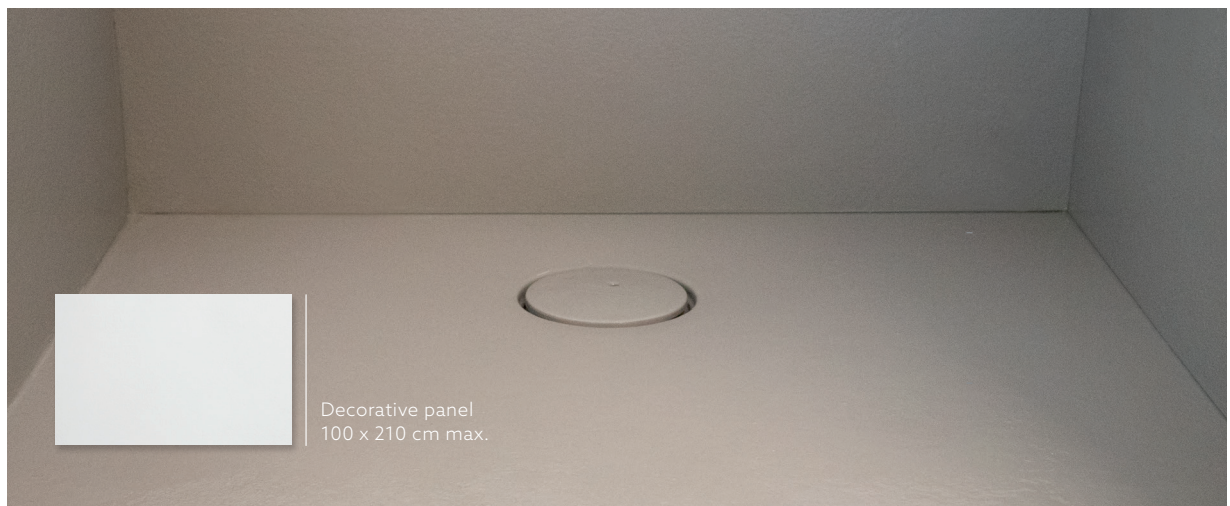

Textures and finishes

CLASS III
UNE ENV 12633-2003

The Concrete texture has one of the highest anti-slip values, which along with easy cleaning make the choice of this texture highly recommended for high transit spaces and use by people with reduced mobility and children.