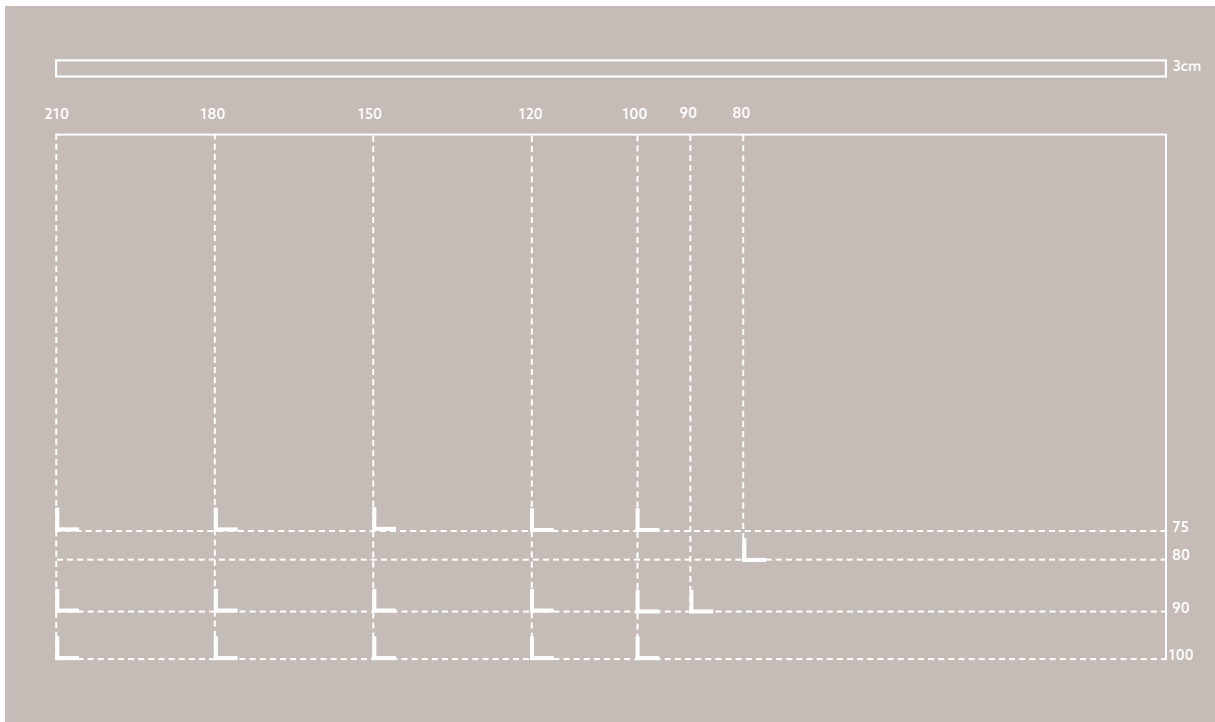

At least 5% waste plastic is used in its total composition

LINE

SHOWER TRAY

Made with high quality minerals which provide excellent mechanical features, and with an external layer providing durability.

The Line shower tray allows customisation on demand of both its length (from 75 to 210cm) and width (from 70 to 100cm), as well as adaptation on site.

Adaptable up to a maximum of 150mm

Adaptable up to a maximum of 150mm

Adaptable up to a maximum of 50mm (in formats of 750mm and 800mm long)
Adaptable up to a maximum of 100mm (in formats 900 mm and 1000 mm long)

The LINE shower tray **can be cut** for adaptation to any space.

FORMATS

- 75cm x 100cm
- 75cm x 120cm
- 75cm x 150cm
- 75cm x 180cm
- 75cm x 210cm

- 80cm x 100cm
- 80cm x 120cm
- 80cm x 150cm
- 80cm x 180cm
- 80cm x 210cm

- 90cm x 100cm
- 90cm x 120cm
- 90cm x 150cm
- 90cm x 180cm
- 90cm x 210cm

- 100cm x 100cm
- 100cm x 120cm
- 100cm x 150cm
- 100cm x 180cm
- 100cm x 210cm

NON-ADAPTABLE FORMATS

- 80cm x 80cm
- 90cm x 90cm