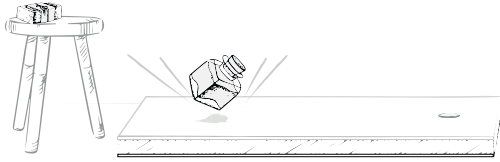

Functional

LINE is **impact resistant**, and offers the possibility of repair if necessary.

The advanced covering gives the shower tray unique properties such as **easy cleaning** and maintenance, which helps to reduce the time necessary for daily hygiene.